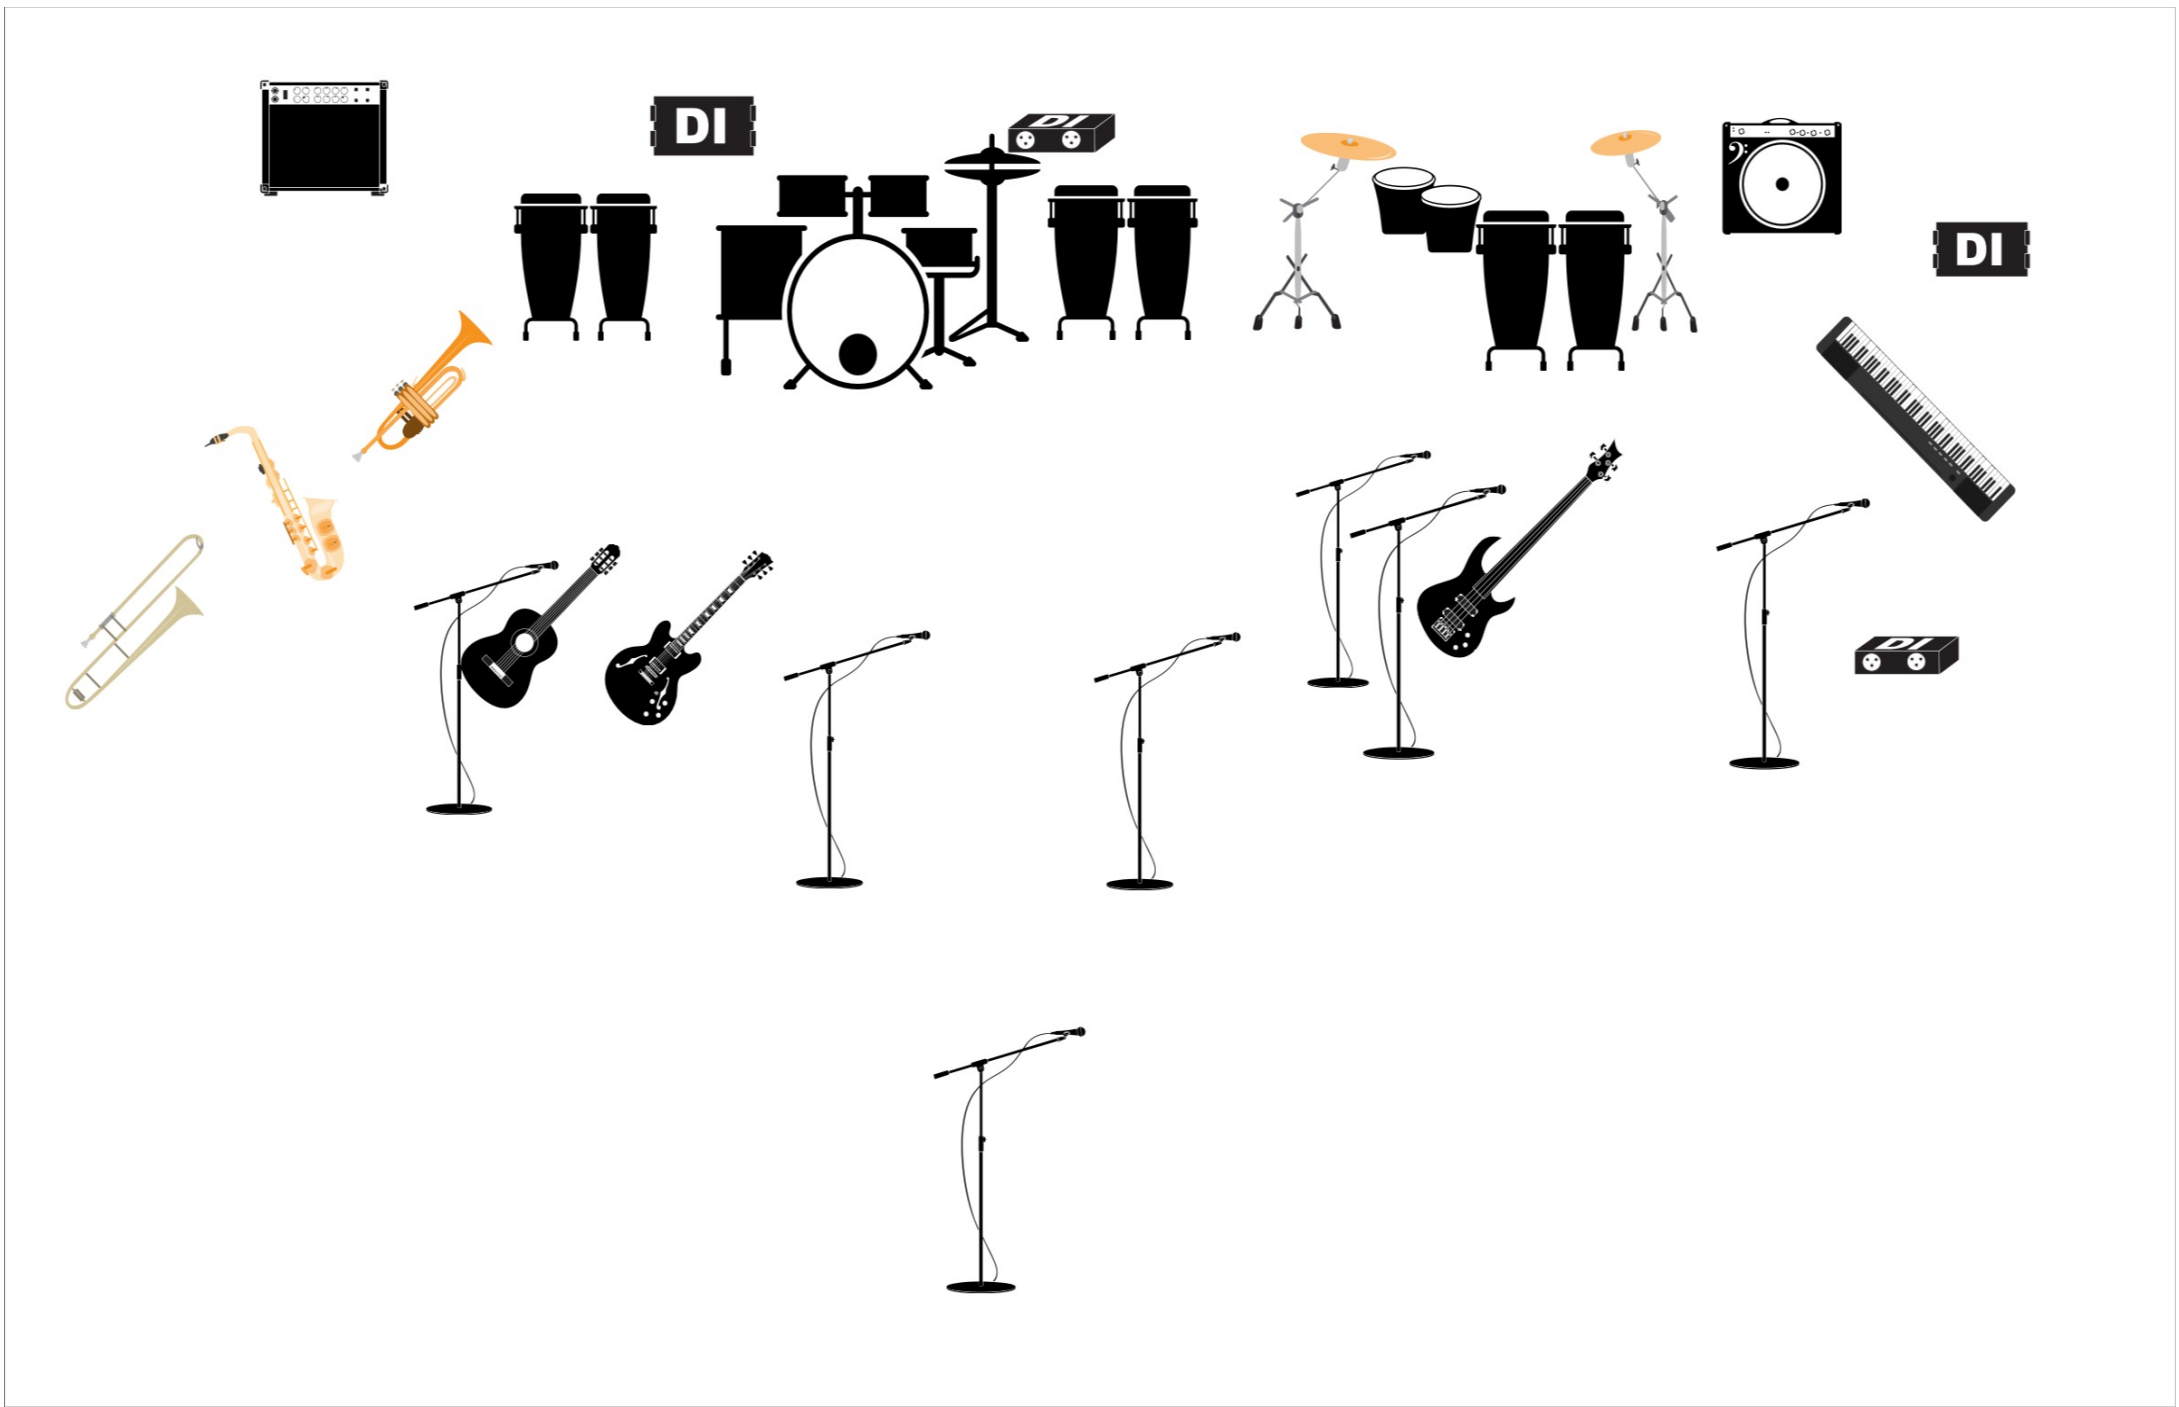

If using wedges:

2 wedges downstage for singer

2 wedges for Horns

1 wedge for Band Leader

1 wedge for Drums

1 wedge for Guitar

1 wedge for Keys

1 wedge for Percussion

Video: (if using LED Wall) Cat 5 or Ethernet cable on stage to launch videos

Turn The Beat Stage Plot V2

Object (Name, Brand)	Effects/Settings	Comments
Semi Acoustic Guitar		
Bass		
Drum Kit		
Congas (<i>Chiqui's Congas</i>)		
Bongos		
Cymbal		
Cymbal		
Congas (<i>Kit's Congas</i>)		
E-Piano		
Trumpet		
Saxophone		
Trumpet		
Microphone Stand (<i>Backup Singer 1</i>)		
Microphone Stand (<i>Backup Singer 2</i>)		
Microphone Stand (<i>Gabie (Gloria) Vocal</i>)		
Microphone Stand (<i>Bass Vocal Mic</i>)		
Bass Combo		
Guitar Combo		
DI Box (<i>Bass DI</i>)		
DI Box (<i>Keys DI</i>)		
DI Box (<i>Stereo DI For XPDS</i>)		Drum Pads
Congas (<i>Trumpet Player's Congas</i>)		
Classical Guitar (<i>Nylon String Guitar</i>)		
Microphone Stand (<i>Keys Vocal</i>)		
Microphone Stand (<i>Bandleader Talkback Mic</i>)		
Microphone Stand (<i>Guitar Vocal Mic</i>)		
DI Box (<i>DI For Click Track</i>)		